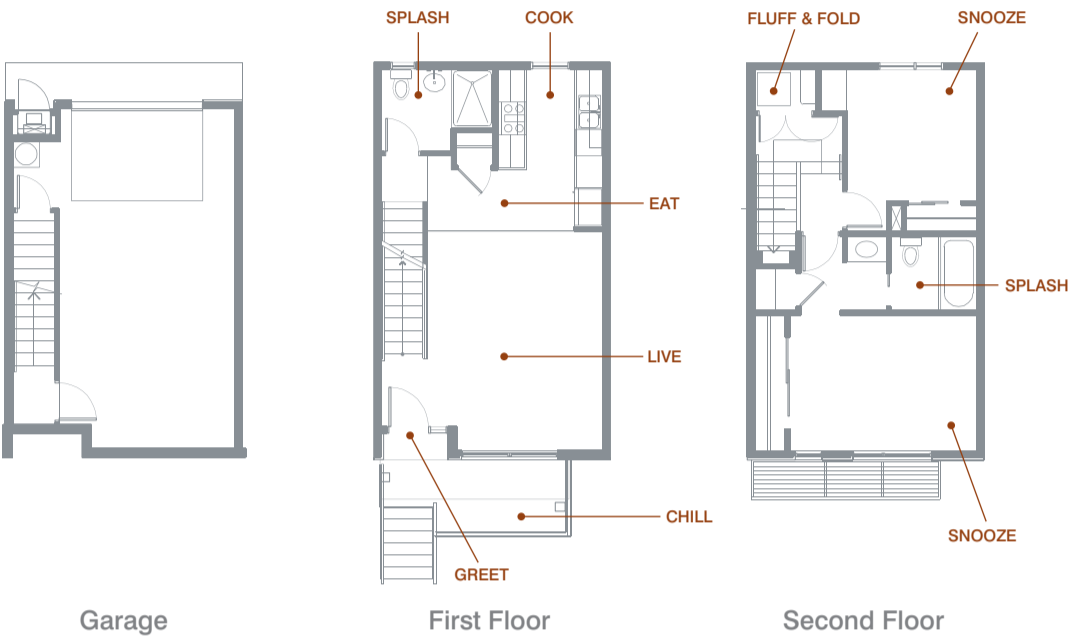

SUTTER SUTTE
ESBROWNSTONES BROWNST

A 1,707 Square Feet • 2 Bedrooms • 2 Baths • Media Room

B 1,119 Square Feet • 2 Bedrooms • 2 Baths • 1 Car Garage

C 1,163 Square Feet • 2 Bedrooms • 2 Baths • 1 Car Garage