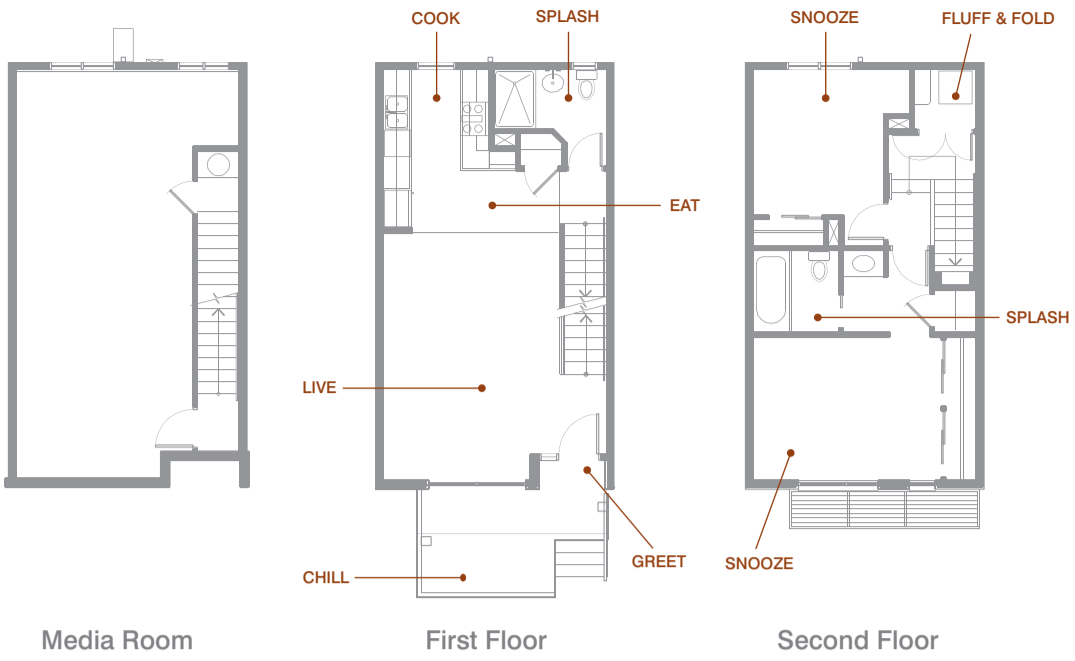

SUTTER SUTTE
ESBROWNSTONES BROWNST

A 1,707 Square Feet • 2 Bedrooms • 2 Baths • Media Room

B 1,119 Square Feet • 2 Bedrooms • 2 Baths • 1 Car Garage

C 1,163 Square Feet • 2 Bedrooms • 2 Baths • 1 Car Garage