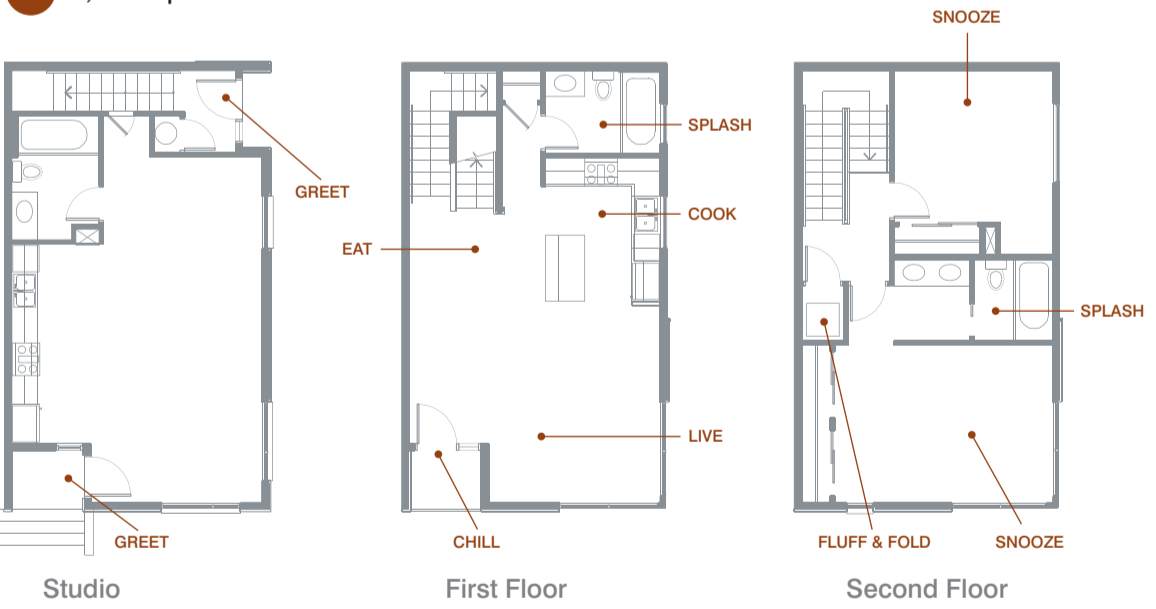

D 1,986 Square Feet • 2 Bedrooms • 2 Baths • Plus Studio