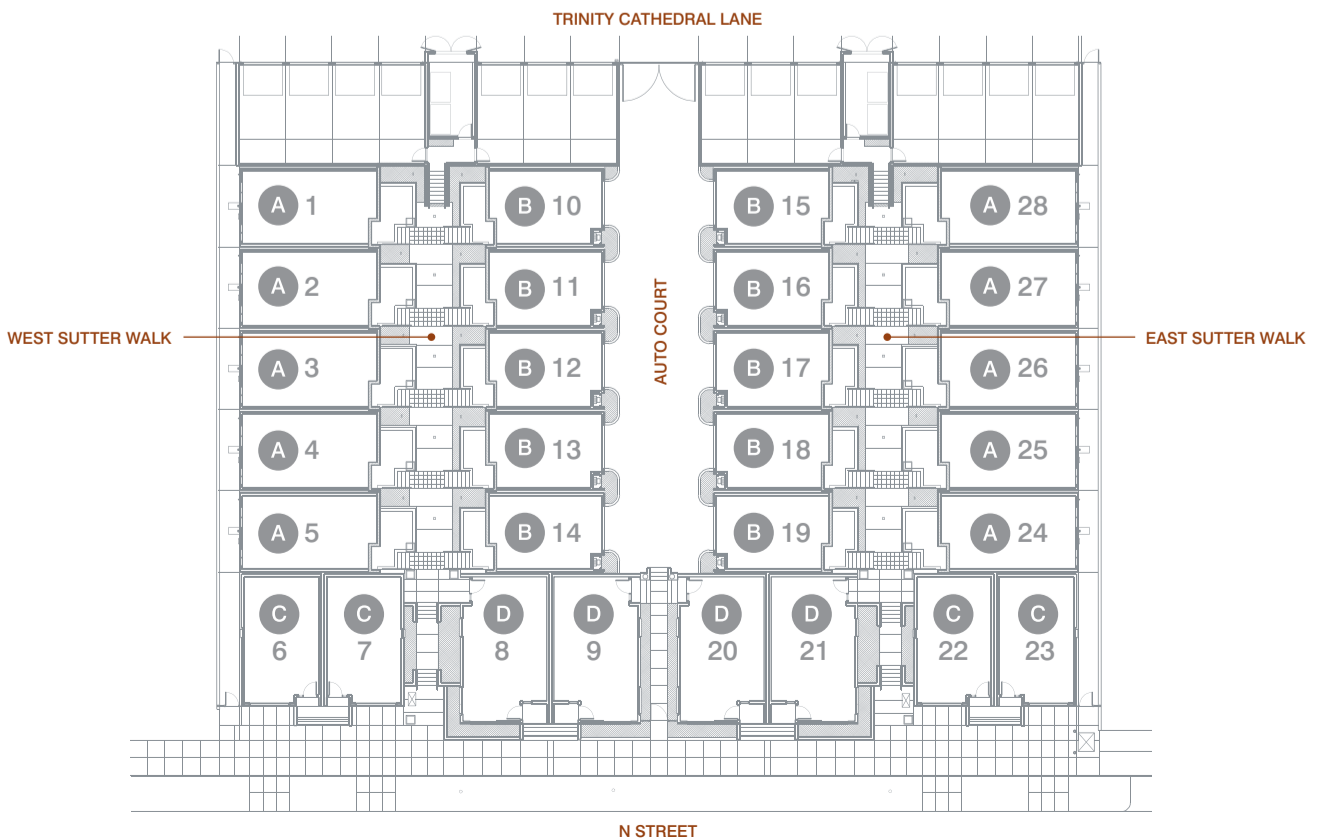

D 1,986 Square Feet • 2 Bedrooms • 2 Baths • Plus Studio